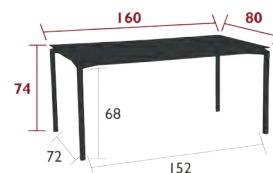

x 8

22

Aluminium sheet table top
Tubular aluminium base
Height-adjustable pads
Set of 2 leg risers provided for rain runoff

47.5 kg

8744 - TABLE 160 X 80 CM

DESIGN BY ANTOINE LESUR

DOMESTIC | PROFESSIONAL | INTENSIVE

10
IPAC

x 6

22

Aluminium sheet table top
Tubular aluminium base
Height-adjustable pads
Set of 2 leg risers provided for rain runoff
Compatible with :
PROTECTIVE COVER 160 X 100 CM FOR TABLE - COVERS

35 kg

8740 - TABLE 195 X 95 CM

DESIGN BY ANTOINE LESUR

DOMESTIC | PROFESSIONAL | INTENSIVE

10
IPAC

x 10

22

Aluminium sheet table top
Tubular aluminium base
Height-adjustable pads
Set of 2 leg risers provided for rain runoff
Compatible with :
PROTECTIVE COVER 210 X 100 FOR TABLE - COVERS

45 kg

8750 - HIGH TABLE 160 X 80 CM

DESIGN BY ANTOINE LESUR

DOMESTIC | PROFESSIONAL | INTENSIVE

10
IPAC

x 6

22

Aluminium sheet table top
Tubular aluminium base
Height-adjustable pads
Set of 2 leg risers provided for rain runoff
Compatible with :
PROTECTIVE COVER 160 X 100 CM FOR TABLE - COVERS