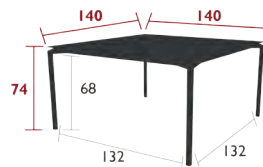

CALVI & CADIZ

CALVI, CADIZ & APLÓ

FURNITURE

CALVI

8753 - TABLE 140 X 140 CM

DESIGN BY ANTOINE LESUR

DOMESTIC | PROFESSIONAL | INTENSIVE

10
IPAC

x 8

22

Aluminium sheet table top
Tubular aluminium base
Height-adjustable pads
Set of 2 leg risers provided for rain runoff

47.5 kg

8744 - TABLE 160 X 80 CM

DESIGN BY ANTOINE LESUR

DOMESTIC | PROFESSIONAL | INTENSIVE

10
IPAC

x 6

22

Aluminium sheet table top
Tubular aluminium base
Height-adjustable pads
Set of 2 leg risers provided for rain runoff
Compatible with :
PROTECTIVE COVER 160 X 100 CM FOR TABLE - COVERS

35 kg

8740 - TABLE 195 X 95 CM

DESIGN BY ANTOINE LESUR

DOMESTIC | PROFESSIONAL | INTENSIVE

10
IPAC

x 10

22

Aluminium sheet table top
Tubular aluminium base
Height-adjustable pads
Set of 2 leg risers provided for rain runoff
Compatible with :
PROTECTIVE COVER 210 X 100 FOR TABLE - COVERS