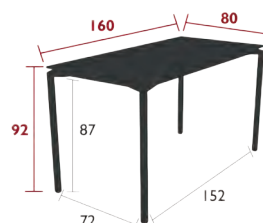

x 8

22

Aluminium sheet table top
Tubular aluminium base
Height-adjustable pads
Set of 2 leg risers provided for rain runoff

47.5 kg

8744 - TABLE 160 X 80 CM

DESIGN BY ANTOINE LESUR

DOMESTIC | PROFESSIONAL | INTENSIVE

8740 - TABLE 195 X 95 CM

DESIGN BY ANTOINE LESUR

DOMESTIC | PROFESSIONAL | INTENSIVE

10
IPAC

x 10

22

Aluminium sheet table top
Tubular aluminium base
Height-adjustable pads
Set of 2 leg risers provided for rain runoff
Compatible with :
PROTECTIVE COVER 210 X 100 FOR TABLE - COVERS

45 kg

8750 - HIGH TABLE 160 X 80 CM

DESIGN BY ANTOINE LESUR

DOMESTIC | PROFESSIONAL | INTENSIVE

10
IPAC

x 6

22

Aluminium sheet table top
Tubular aluminium base
Height-adjustable pads
Set of 2 leg risers provided for rain runoff
Compatible with :
PROTECTIVE COVER 160 X 100 CM FOR TABLE - COVERS