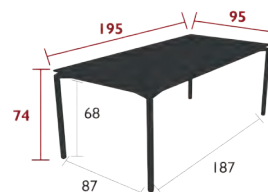

x 8

22

Aluminium sheet table top
Tubular aluminium base
Height-adjustable pads
Set of 2 leg risers provided for rain runoff

47.5 kg

8744 - TABLE 160 X 80 CM

DESIGN BY ANTOINE LESUR

DOMESTIC | PROFESSIONAL | INTENSIVE

10
IPAC

x 6

22

Aluminium sheet table top
Tubular aluminium base
Height-adjustable pads
Set of 2 leg risers provided for rain runoff
Compatible with :
PROTECTIVE COVER 160 X 100 CM FOR TABLE - COVERS

35 kg

8740 - TABLE 195 X 95 CM

DESIGN BY ANTOINE LESUR

DOMESTIC | PROFESSIONAL | INTENSIVE

10
IPAC

x 10

22

Aluminium sheet table top
Tubular aluminium base
Height-adjustable pads
Set of 2 leg risers provided for rain runoff
Compatible with :
PROTECTIVE COVER 210 X 100 FOR TABLE - COVERS

45 kg

8750 - HIGH TABLE 160 X 80 CM

DESIGN BY ANTOINE LESUR

DOMESTIC | PROFESSIONAL | INTENSIVE

10
IPAC

x 6

22

Aluminium sheet table top
Tubular aluminium base
Height-adjustable pads
Set of 2 leg risers provided for rain runoff
Compatible with :
PROTECTIVE COVER 160 X 100 CM FOR TABLE - COVERS